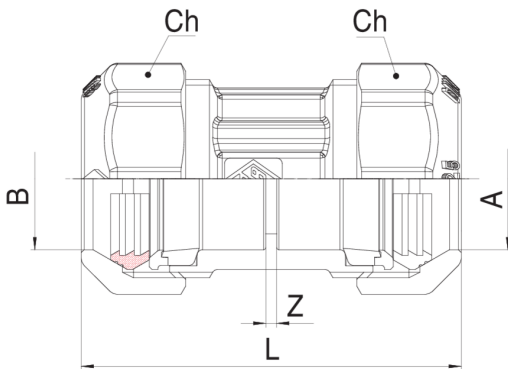

570200

Straight fitting with fastening ring made in brass.

NEW

Technical specifications

A x B	BOX	MASTER BOX	CODE	L	CH
20 x 20	30	120	57020020	70	34
25 x 25	16	64	57020025	91	41
32 x 32	8	32	57020032	100	51
40 x 40	4	16	57020040	111	59
50 x 50	4	16	57020050	114,5	70
63 x 63	4	16	57020063	137,5	87
75 x 75 ¹	2	4	57020075	150	-
90 x 90 ¹	2	4	57020090	170	-
110 x 100 ¹	1	2	570200110	221	-

¹ With flange.

Applications