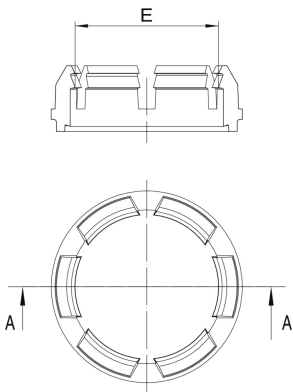

56RI08

POM retaining ring for truncated cone gasket version.

NEW

Technical specifications

| Ø TUBO-E - Ø PIPE-E | BAG | CODE |
|---------------------|-----|----------|
| 20 | 1 | 56RI0820 |
| 25 | 1 | 56RI0825 |
| 32 | 1 | 56RI0832 |
| 40 | 1 | 56RI0840 |
| 50 | 1 | 56RI0850 |
| 63 | 1 | 56RI0863 |
| 75 | 1 | 56RI0875 |
| 90 | 1 | 56RI0890 |