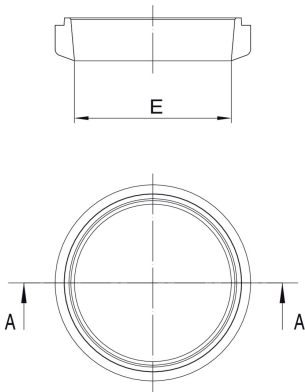

56RI07

EPDM truncated cone gasket for water.

NEW

Technical specifications

Ø TUBO-E - Ø PIPE-E	BAG	CODE
20	1	56RI0720
25	1	56RI0725
32	1	56RI0732
40	1	56RI0740
50	1	56RI0750
63	1	56RI0763
75	1	56RI0775
90	1	56RI0790