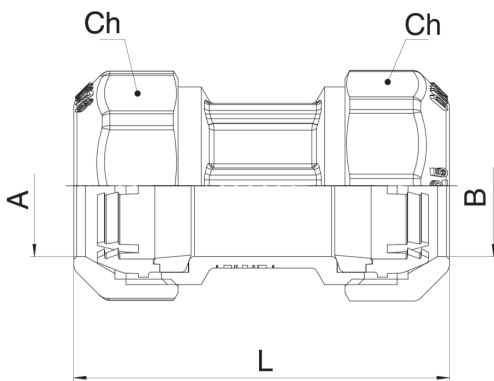

560500

Straight through-hole fitting with fastening ring made in POM.

NEW

Technical specifications

A x B	BOX	MASTER BOX	CODE	L	CH
20 x 20	30	120	56050020	70	34
25 x 25	16	64	56050025	91	41
32 x 32	8	32	56050032	100	51
40 x 40	4	16	56050040	111	59
50 x 50	4	16	56050050	114,5	70
63 x 63	4	16	56050063	137,5	87
75 x 75 ¹	2	4	56050075	150	-
90 x 90 ¹	2	4	56050090	170	-

¹ With flange.

Applications