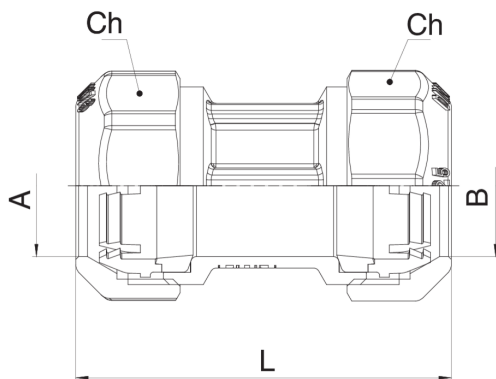

560500

Straight through-hole fitting with fastening ring made in POM.

NEW

Technical specifications

A x B	BOX	MASTER BOX	CODE	L	CH
20 x 20	30	120	56050020	70	34
25 x 25	16	64	56050025	91	41
32 x 32	8	32	56050032	100	51
40 x 40	4	16	56050040	111	59
50 x 50	4	16	56050050	114,5	70
63 x 63	4	16	56050063	137,5	87
75 x 75 ¹	2	4	56050075	150	-
90 x 90 ¹	2	4	56050090	170	-

¹ With flange.

Applications