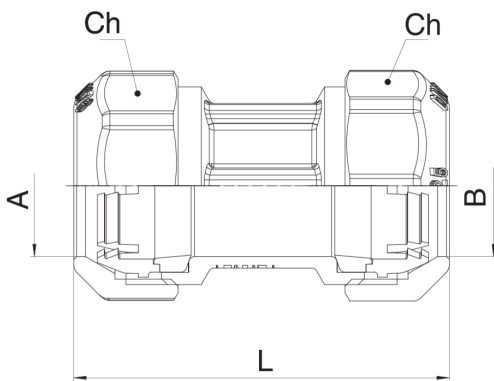

## 560500

Straight through-hole fitting with fastening ring made in POM.

**NEW**

### Technical specifications

| A x B                | BOX | MASTER BOX | CODE     | L     | CH |
|----------------------|-----|------------|----------|-------|----|
| 20 x 20              | 30  | 120        | 56050020 | 70    | 34 |
| 25 x 25              | 16  | 64         | 56050025 | 91    | 41 |
| 32 x 32              | 8   | 32         | 56050032 | 100   | 51 |
| 40 x 40              | 4   | 16         | 56050040 | 111   | 59 |
| 50 x 50              | 4   | 16         | 56050050 | 114,5 | 70 |
| 63 x 63              | 4   | 16         | 56050063 | 137,5 | 87 |
| 75 x 75 <sup>1</sup> | 2   | 4          | 56050075 | 150   | -  |
| 90 x 90 <sup>1</sup> | 2   | 4          | 56050090 | 170   | -  |