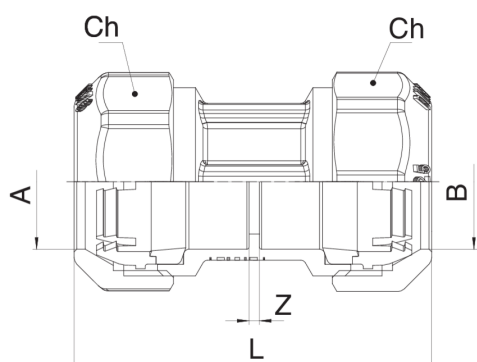

560200

Straight fitting with fastening ring made in POM.

NEW

Technical specifications

A x B	BOX	MASTER BOX	CODE	L	CH
20 x 20	30	120	56020020	70	34
25 x 25	16	64	56020025	91	41
32 x 32	8	32	56020032	100	51
40 x 40	4	16	56020040	111	59
50 x 50	4	16	56020050	114,5	70
63 x 63	4	16	56020063	137,5	87
75 x 75 ¹	2	4	56020075	150	-
90 x 90 ¹	2	4	56020090	170	-
110 x 100 ^{1 2}	1	2	570200110	221	-

¹ With flange.

² Art. 570200.

Applications