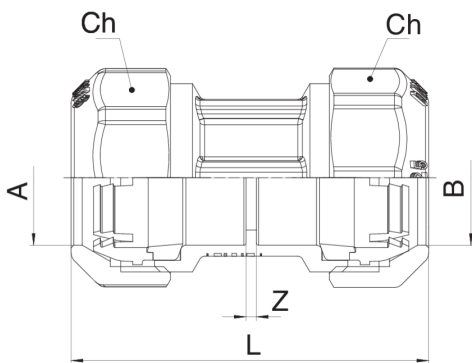

560200

Straight fitting with fastening ring made in POM.

NEW

Technical specifications

A x B	BOX	MASTER BOX	CODE	L	CH
20 x 20	30	120	56020020	70	34
25 x 25	16	64	56020025	91	41
32 x 32	8	32	56020032	100	51
40 x 40	4	16	56020040	111	59
50 x 50	4	16	56020050	114,5	70
63 x 63	4	16	56020063	137,5	87
75 x 75 ¹	2	4	56020075	150	-
90 x 90 ¹	2	4	56020090	170	-
110 x 100 ^{1 2}	1	2	570200110	221	-

¹ With flange.

² Art. 570200.

Applications