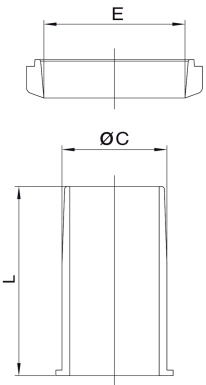

58RI06

Reinforcement sleeve for PE GAS pipe S5.

NEW

Technical specifications

Ø TUBO-E - Ø PIPE-E	BAG	CODE
20	1	58RI0620
25	1	58RI0625
32	1	58RI0632
40	1	58RI0640
50	1	58RI0650
63	1	58RI0663

Applications