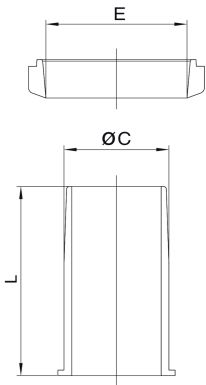

## 58RI06

Reinforcement sleeve for PE GAS pipe S5.

**NEW**

### Technical specifications

Ø TUBO-E - Ø PIPE-E	BAG	CODE
20	1	58RI0620
25	1	58RI0625
32	1	58RI0632
40	1	58RI0640
50	1	58RI0650
63	1	58RI0663