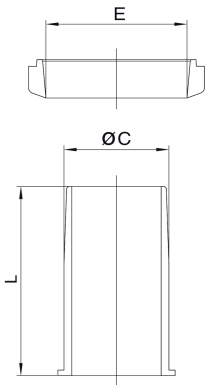

58RI06

Reinforcement sleeve for PE GAS pipe S5.

NEW

Technical specifications

Ø TUBO-E - Ø PIPE-E	BAG	CODE
20	1	58RI0620
25	1	58RI0625
32	1	58RI0632
40	1	58RI0640
50	1	58RI0650
63	1	58RI0663

Applications