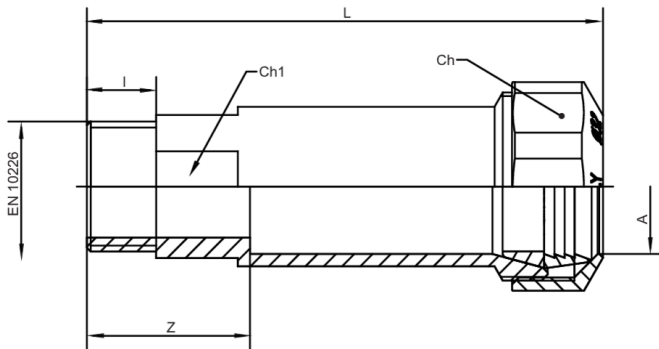

588700

Long straight male fitting with patented quick connection.

NEW

Technical specifications

A X B	BOX	MASTER BOX	CODE	I	CH	CH1	L	Z
25 x 3/4"	15	60	5887002505	15	41	28	100	45
32 x 1"	8	32	5887003206	17	51	35	123	40
40 x 1 1/4"	5	20	5887004007	18,5	59	44	123	40
50 x 1 1/2"	2	8	5887005008	19	70	54	123	40
63 x 2"	2	8	5887006310	22	87	68	123	48