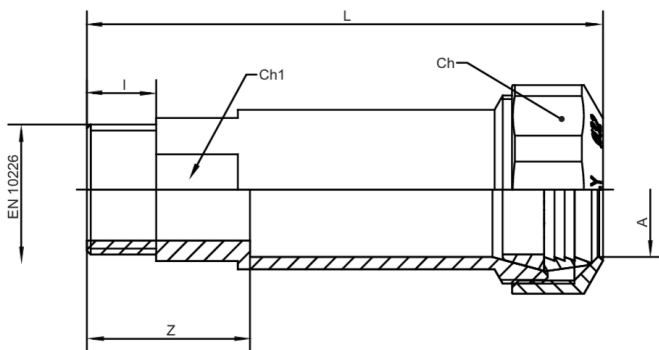

588700

Long straight male fitting with patented quick connection.

NEW

Technical specifications

A X B	BOX	MASTER BOX	CODE	I	CH	CH1	L	Z
25 x 3/4"	15	60	5887002505	15	41	28	100	45
32 x 1"	8	32	5887003206	17	51	35	123	40
40 x 1 1/4"	5	20	5887004007	18,5	59	44	123	40
50 x 1 1/2"	2	8	5887005008	19	70	54	123	40
63 x 2"	2	8	5887006310	22	87	68	123	48