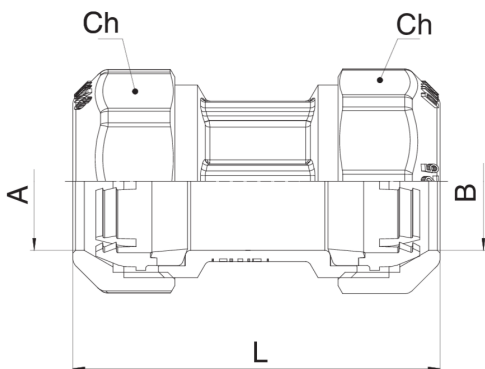

## 580500

Straight through-hole fitting with patented quick connection.

**NEW**

### Technical specifications

A X B	BOX	MASTER BOX	CODE	L	CH
25 x 25	16	64	58050025	91	41
32 x 32	8	32	58050032	100	51
40 x 40	4	16	58050040	111	59
50 x 50	4	16	58050050	114,5	70
63 x 63	4	16	58050063	137,5	87