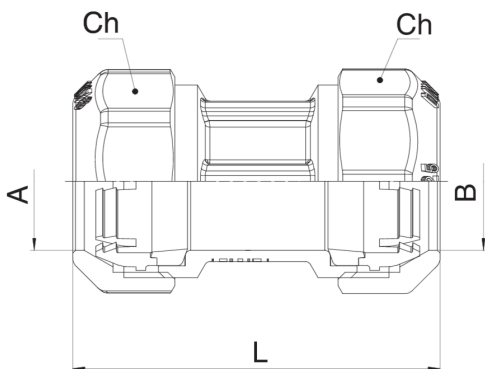

580500

Straight through-hole fitting with patented quick connection.

NEW

Technical specifications

A X B	BOX	MASTER BOX	CODE	L	CH
25 x 25	16	64	58050025	91	41
32 x 32	8	32	58050032	100	51
40 x 40	4	16	58050040	111	59
50 x 50	4	16	58050050	114,5	70
63 x 63	4	16	58050063	137,5	87