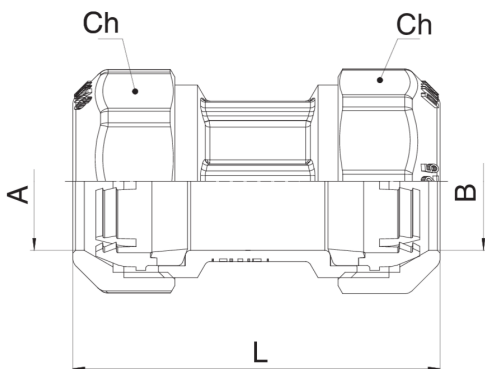

580500

Straight through-hole fitting with patented quick connection.

NEW

Technical specifications

| A X B | BOX | MASTER BOX | CODE | L | CH |
|---------|-----|------------|----------|-------|----|
| 25 x 25 | 16 | 64 | 58050025 | 91 | 41 |
| 32 x 32 | 8 | 32 | 58050032 | 100 | 51 |
| 40 x 40 | 4 | 16 | 58050040 | 111 | 59 |
| 50 x 50 | 4 | 16 | 58050050 | 114,5 | 70 |
| 63 x 63 | 4 | 16 | 58050063 | 137,5 | 87 |