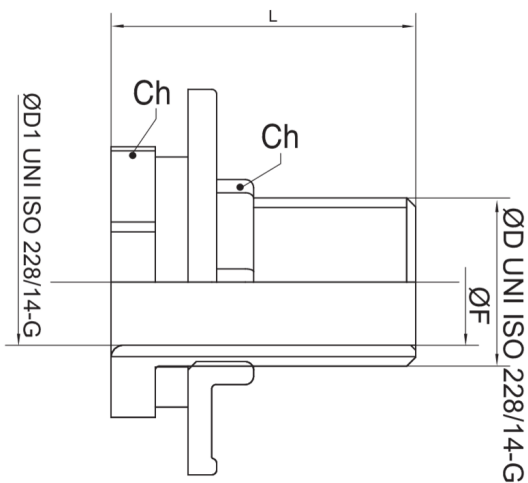

Technical specifications

SIZE	BOX	MASTER BOX	CODE	L	ØF	CH	KG
1"1/4x1"	10	40	9875290000	83	32	52	27,00
3/4"x1/2"	15	80	9875260000	74,5	20	38	0,23
1/2"x3/8"	20	80	9875360000	68	15	33	0,10
1"x3/4"	10	40	987558060000	77	25	46	0,23