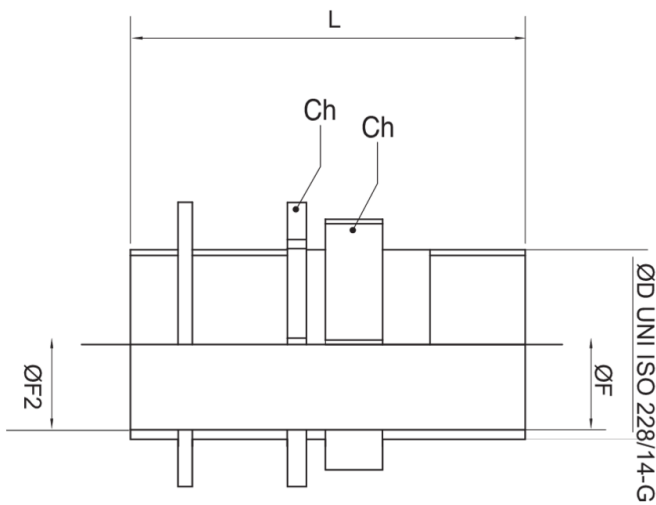

**9871**

Connector for tank with waste and cap.

**NEW**

## Technical specifications

SIZE	BOX	MASTER BOX	CODE	L	ØF	CH	KG
1"	10	40	9871060000	95	25	46	0,26
1"1/4	5	20	9871070000	88	32	52	0,38