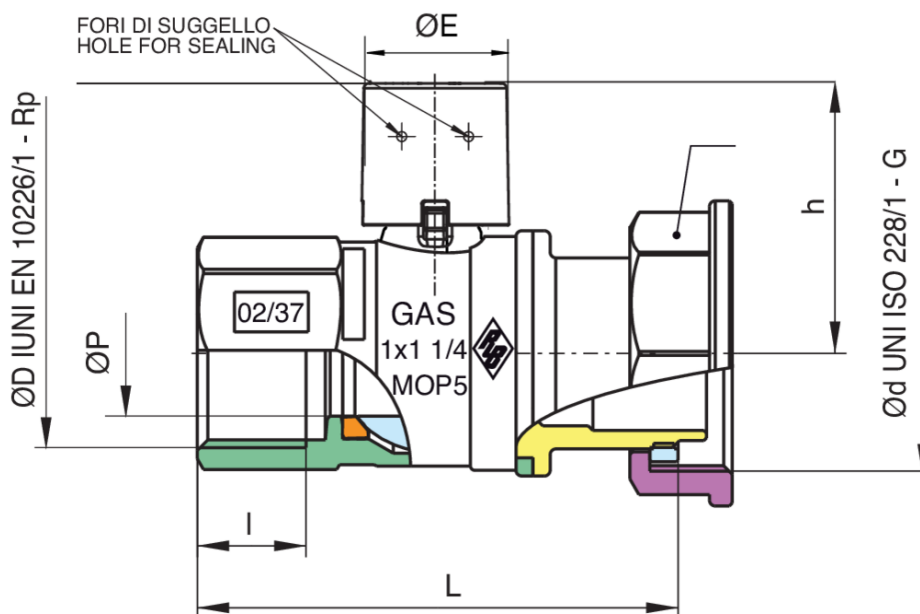

948 E

Ball valve for gas meter, with connection for meter bracket, and sealable cap.

Technical specifications

ØDX ØD	MASTER BOX	CODE	ØP	I	CH	L	H	ØE	MOP	KG
1"x1"1/4	25	948E291000	22	19,1	46	82,5	54,5	32,5	5	0,,55

Temperature range: -20°C +60°C.

Applications

GAS