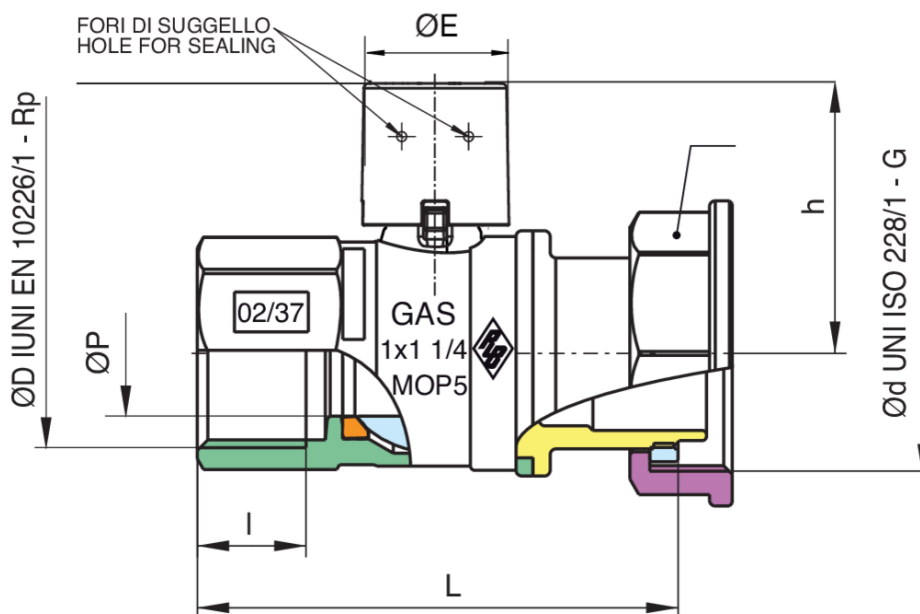

948 E

Ball valve for gas meter, with connection for meter bracket, and sealable cap.

Technical specifications

| ØDX ØD | MASTER BOX | CODE | ØP | I | CH | L | H | ØE | MOP | KG |
|----------|------------|------------|----|------|----|------|------|------|-----|-------|
| 1"x1"1/4 | 25 | 948E291000 | 22 | 19,1 | 46 | 82,5 | 54,5 | 32,5 | 5 | 0,,55 |

Temperature range: -20°C +60°C.

Applications

GAS