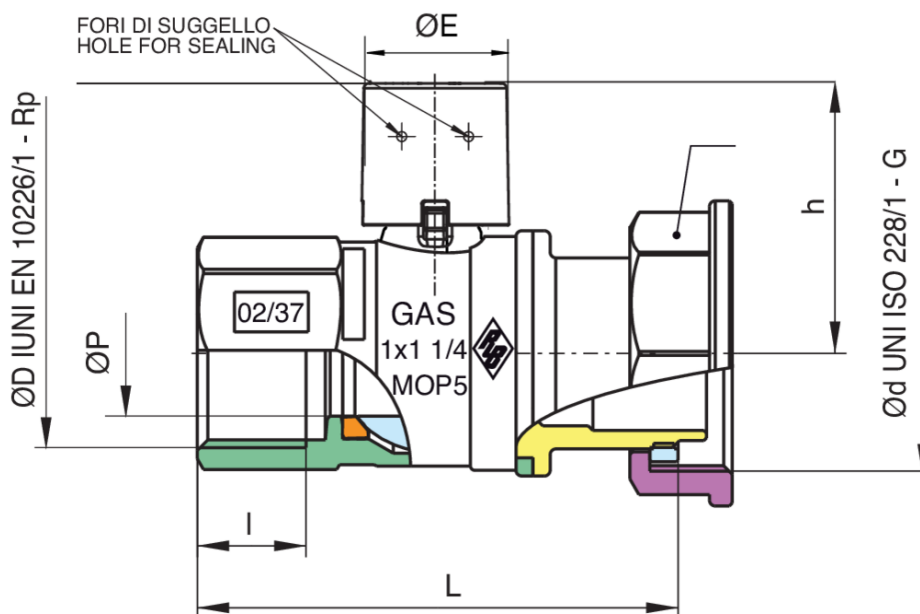

## 948 E

Ball valve for gas meter, with connection for meter bracket, and sealable cap.

### Technical specifications

ØDX ØD	MASTER BOX	CODE	ØP	I	CH	L	H	ØE	MOP	KG
1"x1"1/4	25	948E291000	22	19,1	46	82,5	54,5	32,5	5	0,,55

Temperature range: -20°C +60°C.

---