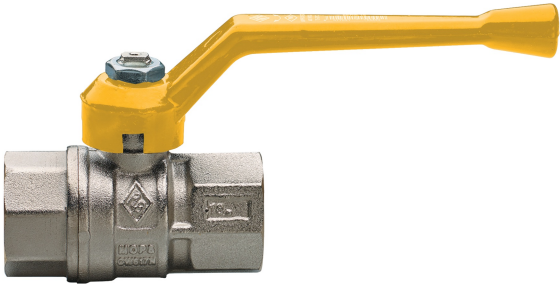

## FIDO-SFER

### 6818

Full bore ball valve for gas, F/F threaded, with yellow aluminium handle.

**NEW**