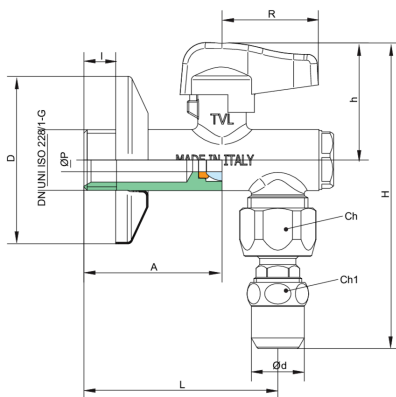

4943

Polished chrome-plated angle ball valve with filter and articulated connection, metal lever.

NEW

Technical specifications

ØP	A	ØD	I	L	D	R	H	KV	PN	KG
8	47	10	11	66	57	35	104	4,3	10	0,268

Applications

DRINKING
WATER