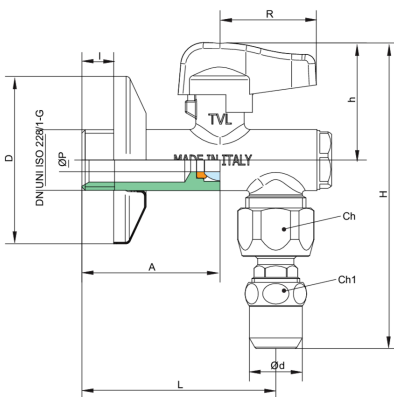

4943

Polished chrome-plated angle ball valve with filter and articulated connection, metal lever.

NEW

Technical specifications

ØP	A	ØD	I	L	D	R	H	KV	PN	KG
8	47	10	11	66	57	35	104	4,3	10	0,268

Applications

DRINKING
WATER