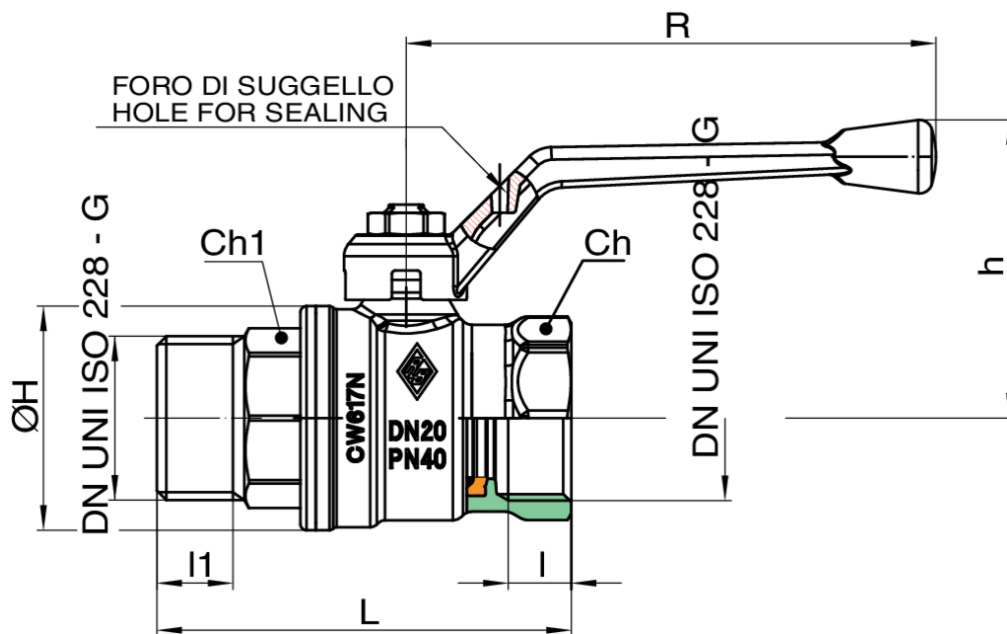

Technical specifications