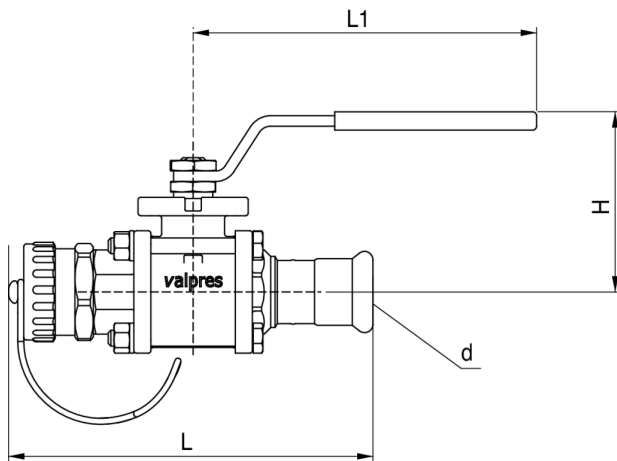

Hose connection ball valve.

Technical specifications

D	BAG	MASTER BOX	CODE	L1	L	H
22	6	24	52920022	131	139	68,5

Applications