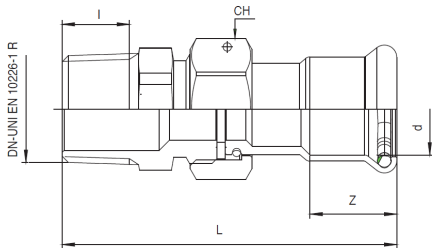

Socket union with flat steel, thread male with inox steel nut.

NEW

Technical specifications

D X R	BAG	MASTER BOX	CODE	CH	L	Z	I
15 x 1/2"	10	150	MXF342A12015000	30	68	19	15
22 x 3/4"	5	100	MXF342A34022000	38	68	21	16,3
28 x 1"	5	50	MXF342B01028000	46	82	22	19,1
35 x 1 1/4"	5	40	MXF342B14035000	52	91	27	21,4
42 x 1 1/2"	2	40	MXF342B12042000	60	91	30	21,4
54 x 2"	2	20	MXF342C02054000	76	105	35	25,7