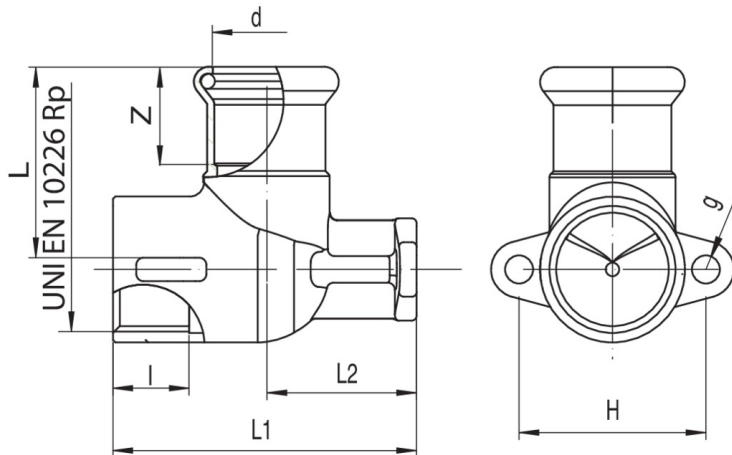

90° female elbow with long wallplate.

**NEW**

## Technical specifications

D X RP	BAG	MASTER BOX	CODE	L	L1	L2	Z	I	H	G
15 x 1/2"	10	80	MXF474A12015000	38	65	34	20	15	40	6
18 x 1/2"	10	80	MXF474A12018000	38	65	34	20	15	40	6
22 x 3/4"	5	50	MXF474A34022000	43	65	32	21	16,3	40	6