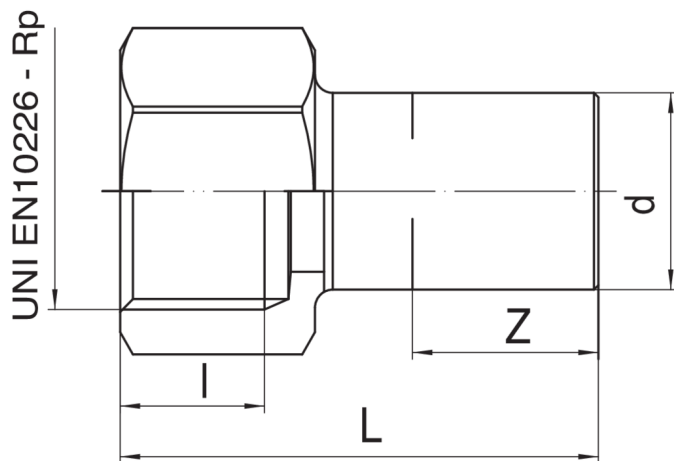

Male adaptor - female thread.

NEW

Technical specifications

D x Rp	BAG	MASTER BOX	CODE	L	Z	L
15 x 1/2"	10	200	MXF272A12015000	51	19	15
18 x 1/2"	10	200	MXF272A12018000	50,5	19,5	15
18 x 3/4"	10	200	MXF272A34018000	52	19,5	16,3
22 x 1/2"	5	150	MXF272A12022000	51	21	15
22 x 3/4"	5	150	MXF272A34022000	54	21	16,3
28 x 3/4"	5	100	MXF272A34028000	54,5	22	16,3