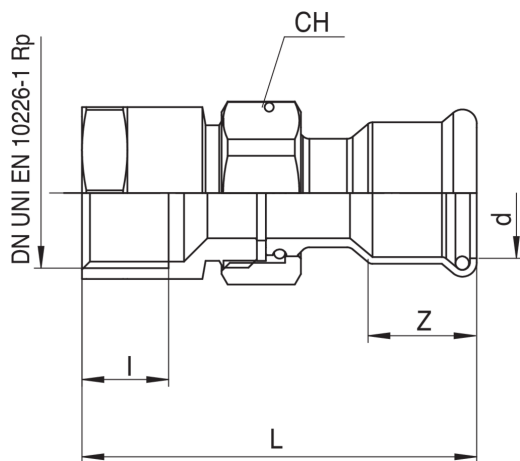

Socket union with flat seat, thread female with brass nut.

NEW

Technical specifications

| D X R | BAG | MASTER BOX | CODE | I | L | Z | CH |
|------------|-----|------------|-----------------|------|-------|------|----|
| 15 x 1/2" | 10 | 150 | CMF345A12015000 | 15 | 62 | 19 | 30 |
| 18 x 1/2" | 10 | 120 | CMF345A12018000 | 15 | 62 | 19,5 | 30 |
| 18 x 3/4" | 10 | 120 | CMF345A34018000 | 16,3 | 65 | 19,5 | 30 |
| 22 x 3/4" | 5 | 100 | CMF345A34022000 | 16,3 | 77 | 21 | 30 |
| 22 x 1" | 5 | 100 | CMF345B01022000 | 19,1 | 84,5 | 21 | 30 |
| 28 x 1" | 5 | 80 | CMF345B01028000 | 19,1 | 87 | 22 | 37 |
| 35 x 1 1/4 | 5 | 40 | CMF345B14035000 | 21,4 | 100 | 27 | 46 |
| 42 x 1 1/2 | 2 | 30 | CMF345B12042000 | 21,4 | 105 | 30 | 52 |
| 54 x 2" | 2 | 20 | CMF345C02054000 | 25,7 | 124,5 | 35 | 64 |