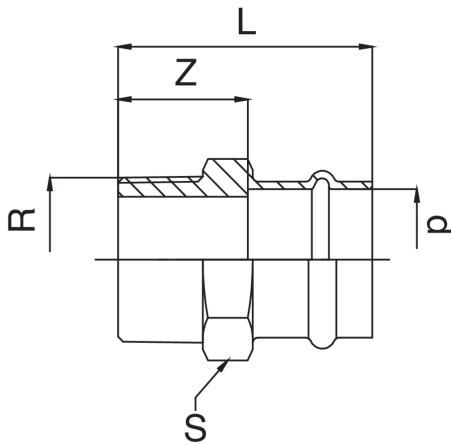

Bronze F/male thread adapter.

## Technical specifications

D X R	BAG	MASTER BOX	CODE	L	S	Z
12 x 3/8"	10	250	RS8243A38012000	40	21	22
12 x 1/2"	10	200	RS8243A12012000	43	21	25
15 x 3/8"	10	200	RS8243A38015000	44	25	22
15 x 1/2"	10	150	RS8243A12015000	46	25	24
15 x 3/4"	10	100	RS8243A34015000	48	28	26
18 x 1/2"	10	150	RS8243A12018000	48	27	25
18 x 3/4"	10	100	RS8243A34018000	49	28	26
22 x 1/2"	10	100	RS8243A12022000	49	32	25
22 x 3/4"	10	100	RS8243A34022000	51	32	27
22 x 1"	5	70	RS8243B01022000	52	34	28
28 x 3/4"	5	70	RS8243A34028000	52	38	27
28 x 1"	5	50	RS8243B01028000	54	38	29
28 x 1 1/4"	5	50	RS8243B14028000	58	42	33
35 x 1"	5	30	RS8243B01035000	58	46	32
35 x 1 1/4"	5	40	RS8243B14035000	60	46	34
35 x 1 1/2"	5	25	RS8243B12035000	60	48	34
42 x 1 1/4"	5	20	RS8243B14042000	75	56	39
42 x 1 1/2"	5	25	RS8243B12042000	75	56	39
54 x 1 1/2"	1	15	RS8243B12054000	81	68	41
54 x 2"	1	10	RS8243C02054000	86	68	46