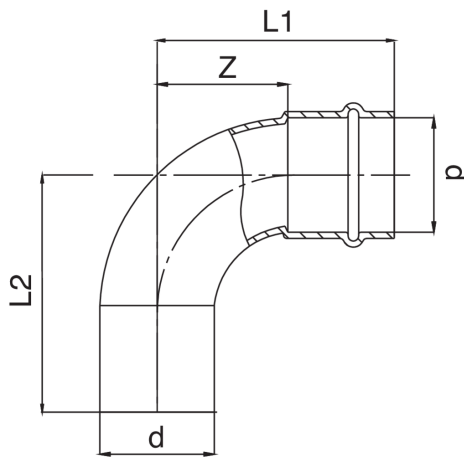

Copper M/F 90° elbow.

Technical specifications

D	BAG	MASTER BOX	CODE	L1	L2	Z
12	10	300	RS9001012012000	33	34	15
15	10	200	RS9001015015000	40	42	18
18	10	150	RS9001018018000	45	47	22
22	10	80	RS9001022022000	51	52	27
28	5	40	RS9001028028000	59	61	34
35	5	30	RS9001035035000	68	70	42
42	1	10	RS9001042042000	87	88	51
54	1	7	RS9001054054000	105	107	65