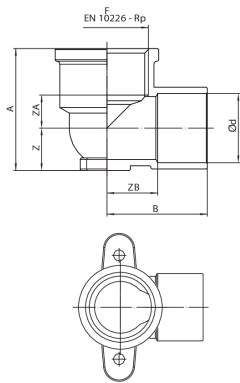

RB4472

F/female thread elbow with 2-hole wallplate.

Technical specifications

Ø D X RP	BAG	MASTER BOX	CODE	A	B	C	G	H	ZA	ZB
12 x 1/2"	10	150	RB4472A12012000	20	26	10	5	35	11	9
12 x 3/8"	10	200	RB4472A38012000	19	27	12	4,5	30	10	7
14 x 1/2"	10	150	RB4472A12014000	23	30	10	5	35	12	9
15 x 1/2"	10	150	RB4472A12015000	23	30	10	5	35	12	9
15 x 3/4"	10	80	RB4472A34015000	28	35	15	5	39	17	11
16 x 1/2"	10	150	RB4472A12016000	23	29	10	5	35	12	10
18 x 1/2"	10	100	RB4472A12018000	26	36	10	5	35	13	12
18 x 3/4"	10	80	RB4472A34018000	29	36	15	5	39	16	12
22 x 1/2"	10	70	RB4472A12022000	27	37	10	5	35	12	14
22 x 3/4"	10	70	RB4472A34022000	31	37	15	5	39	16	13