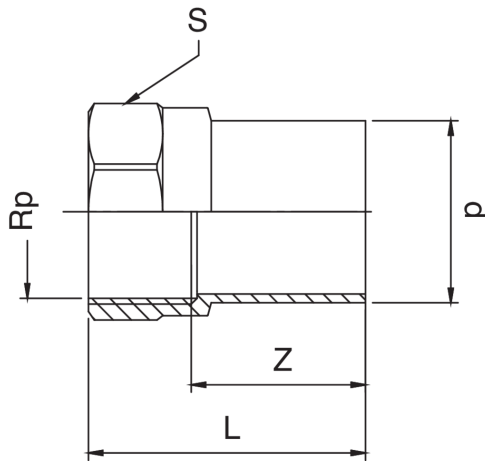

Bronze M/female thread adapter.

Technical specifications

D X RP	BAG	MASTER BOX	CODE	L	S	Z
12 x 3/8"	10	200	RS8272A38012000	37	21	25
12 x 1/2"	10	200	RS8272A12012000	41	25	26
15 x 3/8"	10	200	RS8272A38015000	41	21	29
15 x 1/2"	10	200	RS8272A12015000	45	25	30
18 x 1/2"	10	150	RS8272A12018000	46	25	31
18 x 3/4"	10	100	RS8272A34018000	48	31	31
22 x 1/2"	10	100	RS8272A12022000	47	25	32
22 x 3/4"	10	80	RS8272A34022000	49	31	32
28 x 1"	5	40	RS8272B01028000	54	38	34
35 x 1"1/4	5	20	RS8272B14035000	57	48	35
42 x 1"1/2	5	20	RS8272B12042000	68	55	46
54 x 2"	1	10	RS8272C02054000	76	68	50