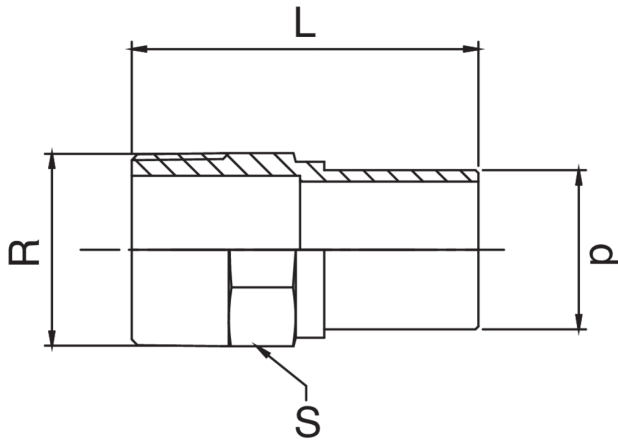

Bronze M/male thread adapter.

## Technical specifications

D X R	BAG	MASTER BOX	CODE	L	S
12 x 1/2"	10	200	RS8244A12012000	46	21
15 x 1/2"	10	200	RS8244A12015000	49	21
18 x 1/2"	10	150	RS8244A12018000	50	21
18 x 3/4"	10	100	RS8244A34018000	53	27
22 x 1/2"	10	100	RS8244A12022000	51	25
22 x 3/4"	10	100	RS8244A34022000	54	27
28 x 1"	5	50	RS8244B01028000	57	34
35 x 1 1/4	5	40	RS8244B14035000	64	42
42 x 1 1/2	5	25	RS8244B12042000	74	48
54 x 2"	1	10	RS8244C02054000	81	60