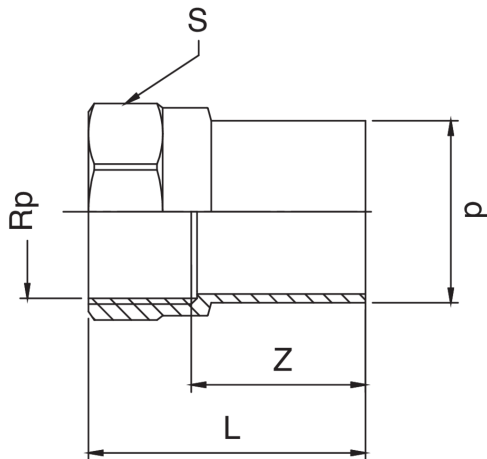

Bronze M/female thread adapter.

Technical specifications

D X RP	BAG	MASTER BOX	CODE	L	S	Z
12 x 3/8"	10	200	RS8272A38012000	37	21	25
12 x 1/2"	10	200	RS8272A12012000	41	25	26
15 x 3/8"	10	200	RS8272A38015000	41	21	29
15 x 1/2"	10	200	RS8272A12015000	45	25	30
18 x 1/2"	10	150	RS8272A12018000	46	25	31
18 x 3/4"	10	100	RS8272A34018000	48	31	31
22 x 1/2"	10	100	RS8272A12022000	47	25	32
22 x 3/4"	10	80	RS8272A34022000	49	31	32
28 x 1"	5	40	RS8272B01028000	54	38	34
35 x 1"1/4	5	20	RS8272B14035000	57	48	35
42 x 1"1/2	5	20	RS8272B12042000	68	55	46
54 x 2"	1	10	RS8272C02054000	76	68	50