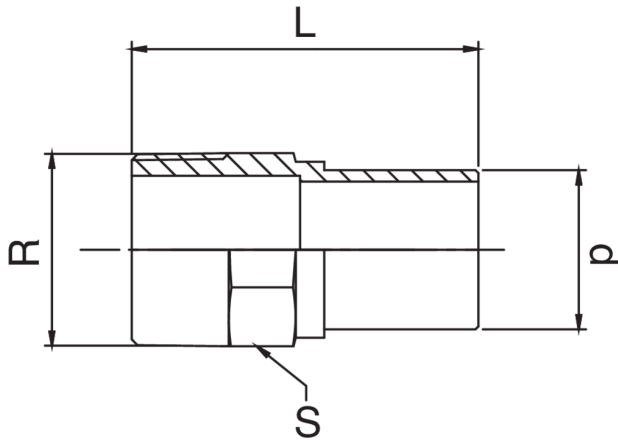

Bronze M/male thread adapter.

## Technical specifications

D X R	BAG	MASTER BOX	CODE	L	S
12 x 1/2"	10	200	RS8244A12012000	46	21
15 x 1/2"	10	200	RS8244A12015000	49	21
18 x 1/2"	10	150	RS8244A12018000	50	21
18 x 3/4"	10	100	RS8244A34018000	53	27
22 x 1/2"	10	100	RS8244A12022000	51	25
22 x 3/4"	10	100	RS8244A34022000	54	27
28 x 1"	5	50	RS8244B01028000	57	34
35 x 1 1/4"	5	40	RS8244B14035000	64	42
42 x 1 1/2"	5	25	RS8244B12042000	74	48
54 x 2"	1	10	RS8244C02054000	81	60