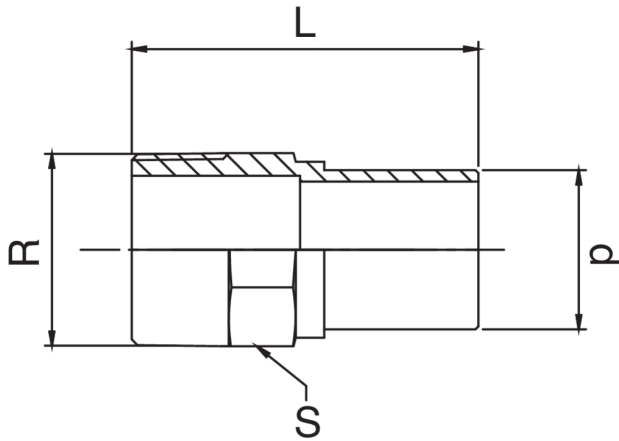

Bronze M/male thread adapter.

Technical specifications

D X R	BAG	MASTER BOX	CODE	L	S
12 x 1/2"	10	200	RS8244A12012000	46	21
15 x 1/2"	10	200	RS8244A12015000	49	21
18 x 1/2"	10	150	RS8244A12018000	50	21
18 x 3/4"	10	100	RS8244A34018000	53	27
22 x 1/2"	10	100	RS8244A12022000	51	25
22 x 3/4"	10	100	RS8244A34022000	54	27
28 x 1"	5	50	RS8244B01028000	57	34
35 x 1"1/4	5	40	RS8244B14035000	64	42
42 x 1"1/2	5	25	RS8244B12042000	74	48
54 x 2"	1	10	RS8244C02054000	81	60