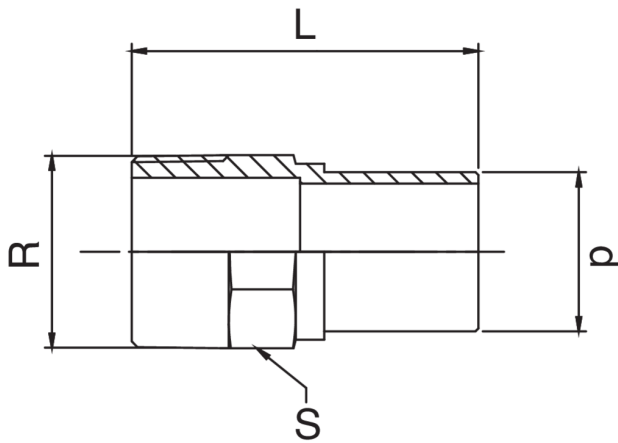

Bronze M/male thread adapter.

Technical specifications

D X R	BAG	MASTER BOX	CODE	L	S
12 x 1/2"	10	200	RS8244A12012000	46	21
15 x 1/2"	10	200	RS8244A12015000	49	21
18 x 1/2"	10	150	RS8244A12018000	50	21
18 x 3/4"	10	100	RS8244A34018000	53	27
22 x 1/2"	10	100	RS8244A12022000	51	25
22 x 3/4"	10	100	RS8244A34022000	54	27
28 x 1"	5	50	RS8244B01028000	57	34
35 x 1"1/4	5	40	RS8244B14035000	64	42
42 x 1"1/2	5	25	RS8244B12042000	74	48
54 x 2"	1	10	RS8244C02054000	81	60