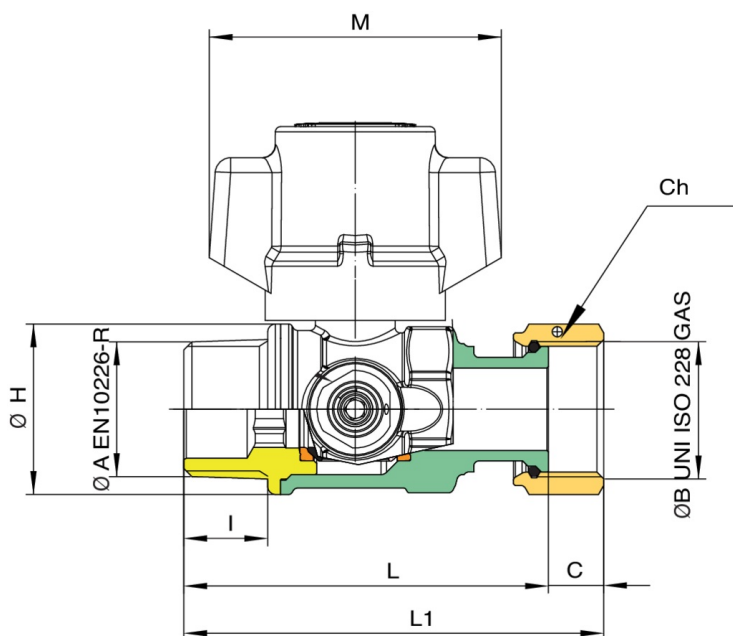

## 2096 QB

Full bore ball valve for water meter entry, male end/ring nut, with anti-tampering T-handle, unidirectional, with minimum vital water flow device and ball with automatic rinsing system.

**NEW**

### Technical specifications

SIZE	DN	BOX	MASTER BOX	CODE	ØP	I	L	ØH	C	M	H	KV	PN	KG
1/2" x 3/4"	15	10	40	2096260300	15	15	69,5	33	10,5	57	55,5	16,3	64	0,47
3/4" x 3/4"	15	10	20	2096270300	15	16,3	71	33	10,5	57	55,5	16,3	64	0,50