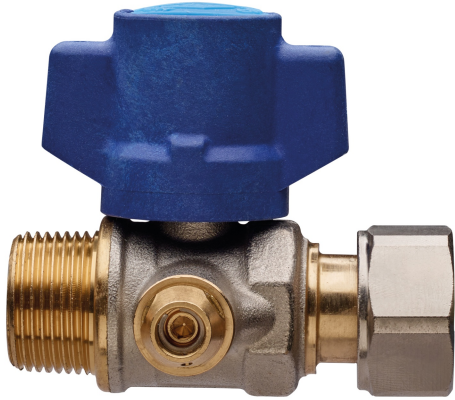

## 2096 QB

Full bore ball valve for water meter entry, male end/ring nut, with anti-tampering T-handle, unidirectional, with minimum vital water flow device and ball with automatic rinsing system.

**NEW**

### Technical specifications

SIZE	DN	BOX	MASTER BOX	CODE	ØP	I	L	ØH	C	M	H	KV	PN	KG
1/2" x 3/4"	15	10	40	2096260300	15	15	69,5	33	10,5	57	55,5	16,3	64	0,47
3/4" x 3/4"	15	10	20	2096270300	15	16,3	71	33	10,5	57	55,5	16,3	64	0,50