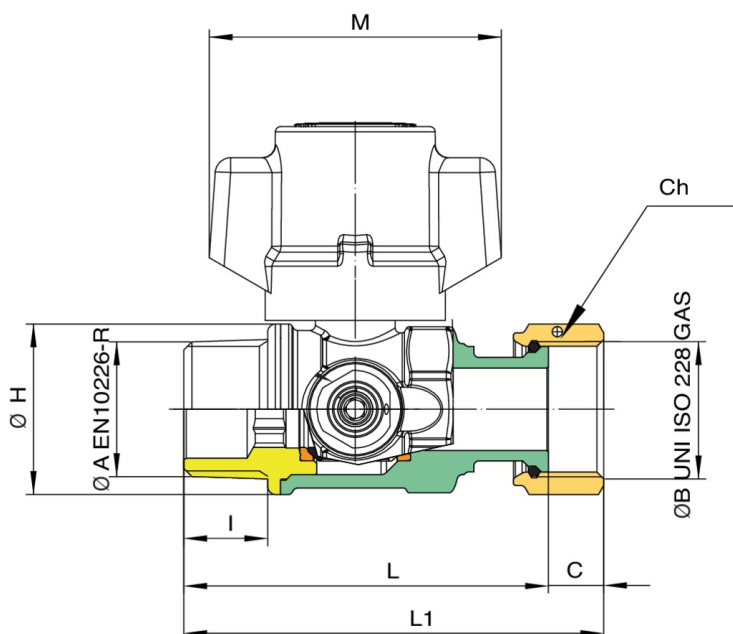

2096 QB

Full bore ball valve for water meter entry, male end/ring nut, with anti-tampering T-handle, unidirectional, with minimum vital water flow device and ball with automatic rinsing system.

NEW

Technical specifications

SIZE	DN	BOX	MASTER BOX	CODE	ØP	I	L	ØH	C	M	H	KV	PN	KG
1/2" x 3/4"	15	10	40	2096260300	15	15	69,5	33	10,5	57	55,5	16,3	64	0,47
3/4" x 3/4"	15	10	20	2096270300	15	16,3	71	33	10,5	57	55,5	16,3	64	0,50

Applications