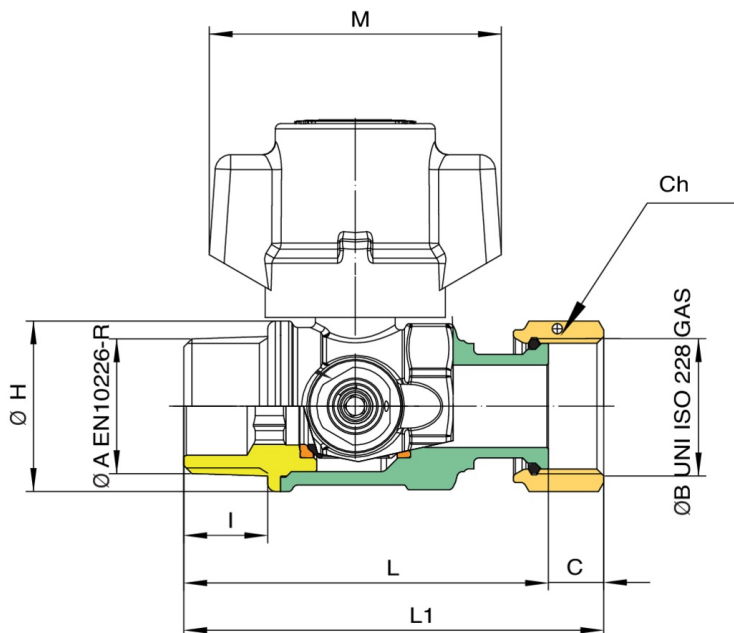

2096 QB

Full bore ball valve for water meter entry, male end/ring nut, with anti-tampering T-handle, unidirectional, with minimum vital water flow device and ball with automatic rinsing system.

NEW

Technical specifications

SIZE	DN	BOX	MASTER BOX	CODE	ØP	I	L	ØH	C	M	H	KV	PN	KG
1/2" x 3/4"	15	10	40	2096260300	15	15	69,5	33	10,5	57	55,5	16,3	64	0,47
3/4" x 3/4"	15	10	20	2096270300	15	16,3	71	33	10,5	57	55,5	16,3	64	0,50

Applications