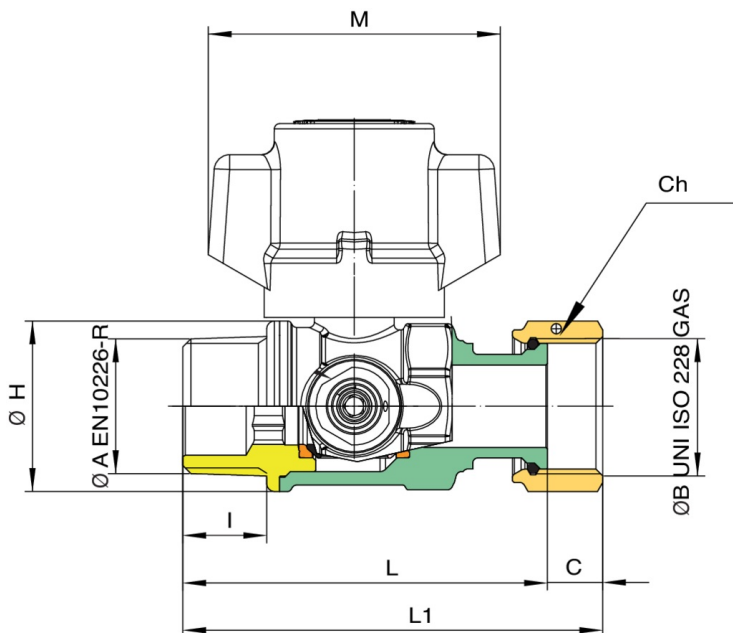

## 2096 QB

Full bore ball valve for water meter entry, male end/ring nut, with anti-tampering T-handle, unidirectional, with minimum vital water flow device and ball with automatic rinsing system.

**NEW**

### Technical specifications

SIZE	DN	BOX	MASTER BOX	CODE	ØP	I	L	ØH	C	M	H	KV	PN	KG
1/2" x 3/4"	15	10	40	2096260300	15	15	69,5	33	10,5	57	55,5	16,3	64	0,47
3/4" x 3/4"	15	10	20	2096270300	15	16,3	71	33	10,5	57	55,5	16,3	64	0,50