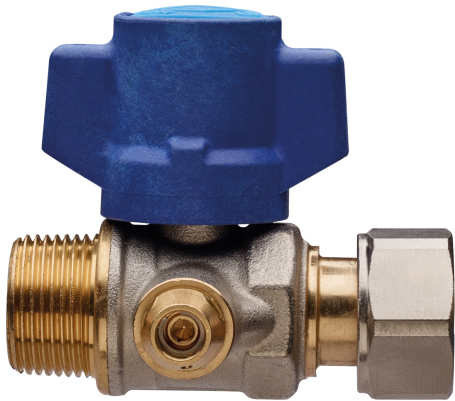

2096 QB

Full bore ball valve for water meter entry, male end/ring nut, with anti-tampering T-handle, unidirectional, with minimum vital water flow device and ball with automatic rinsing system.

NEW

Technical specifications

SIZE	DN	BOX	MASTER BOX	CODE	ØP	I	L	ØH	C	M	H	KV	PN	KG
1/2" x 3/4"	15	10	40	2096260300	15	15	69,5	33	10,5	57	55,5	16,3	64	0,47
3/4" x 3/4"	15	10	20	2096270300	15	16,3	71	33	10,5	57	55,5	16,3	64	0,50

Applications