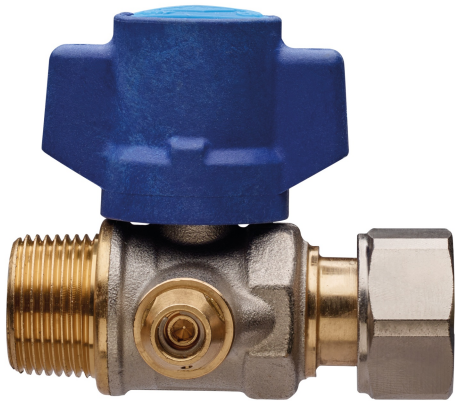

## 2096 QB

Full bore ball valve for water meter entry, male end/ring nut, with anti-tampering T-handle, unidirectional, with minimum vital water flow device and ball with automatic rinsing system.

**NEW**

### Technical specifications

SIZE	DN	BOX	MASTER BOX	CODE	ØP	I	L	ØH	C	M	H	KV	PN	KG
1/2" x 3/4"	15	10	40	2096260300	15	15	69,5	33	10,5	57	55,5	16,3	64	0,47
3/4" x 3/4"	15	10	20	2096270300	15	16,3	71	33	10,5	57	55,5	16,3	64	0,50