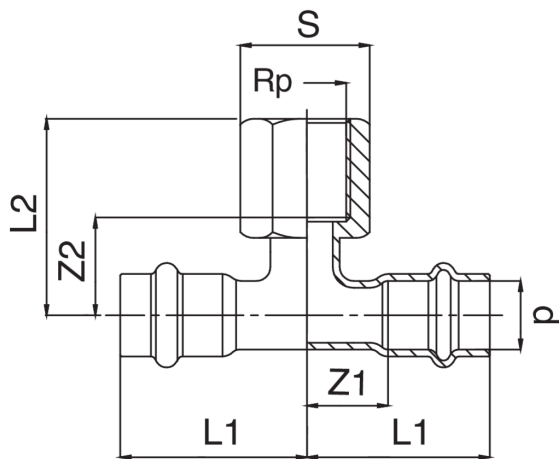

F/female thread/F tee.

Technical specifications

D X RP	BAG	MASTER BOX	CODE	L1	L2	S	Z1	Z2
15 x 1/2"	10	80	ZCF130015A12015	41	39	27	19	24
18 x 1/2"	10	60	ZCF130018A12018	46	37	27	23	22
18 x 3/4"	5	50	ZCF130018A34018	46	39	32	23	23
22 x 1/2"	5	25	ZCF130022A12022	49	39	27	25	24
22 x 3/4"	5	40	ZCF130022A34022	49	41	32	25	25
28 x 1/2"	5	25	ZCF130028A12028	58	37	27	33	22
28 x 3/4"	5	20	ZCF130028A34028	58	45	32	33	29
28 x 1"	5	15	ZCF130028B01028	58	46	38	33	27
35 x 1/2"	1	15	ZCF130035A12035	58	43	27	32	28
35 x 3/4"	1	20	ZCF130035A34035	58	49	32	32	33
35 x 1"	10	10	ZCF130035B01035	58	50	38	32	31
35 x 1"1/4	1	10	ZCF130035B14035	58	55	50	32	34
42 x 1/2"	1	10	ZCF130042A12042	71	47	27	35	32
42 x 3/4"	1	10	ZCF130042A34042	71	52	32	35	36
42 x 1"	10	10	ZCF130042B01042	71	53	38	35	34
42 x 1"1/2	1	10	ZCF130042B12042	71	58	55	35	37
54 x 1/2"	1	10	ZCF130054A12054	82	53	27	42	38
54 x 3/4"	1	5	ZCF130054A34054	82	58	32	42	42
54 x 2"	1	4	ZCF130054C02054	82	68	70	42	43

The big-size, item ACF130 is available.

Applications

HEATING

HVAC

COMPRESSED
AIR