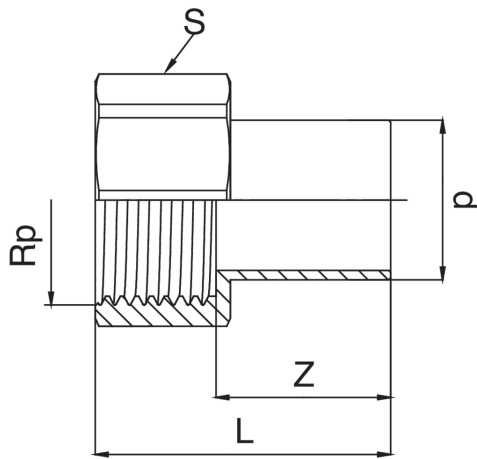

Male/female thread adapter.

Technical specifications

D X RP	BAG	MASTER BOX	CODE	L	S	Z
15 x 1/2"	10	100	ZCF271A12015000	48	27	32
18 x 1/2"	10	100	ZCF271A12018000	49	27	33
18 x 3/4"	10	100	ZCF271A34018000	51	32	33
22 x 1/2"	10	60	ZCF271A12022000	50	27	34
22 x 3/4"	10	60	ZCF271A34022000	52	32	34