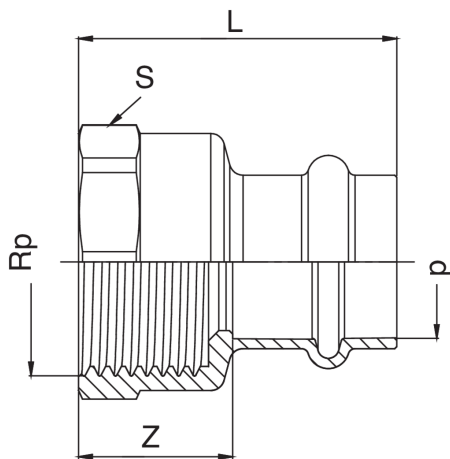

F/female thread adapter.

Technical specifications

D X RP	BAG	MASTER BOX	CODE	L	S	Z
12 x 3/8"	10	100	ZCF270A38012000	31	21	13
12 x 1/2"	10	100	ZCF270A12012000	34	25	16
15 x 3/8"	10	100	ZCF270A38015000	46	21	24
15 x 1/2"	10	200	ZCF270A12015000	50	25	28
18 x 1/2"	10	150	ZCF270A12018000	54	25	31
18 x 3/4"	10	100	ZCF270A34018000	55	32	32
22 x 1/2"	10	100	ZCF270A12022000	55	32	31
22 x 3/4"	10	100	ZCF270A34022000	44	32	20
22 x 1"	5	50	ZCF270B01022000	59	38	35
28 x 3/4"	5	70	ZCF270A34028000	57	32	32
28 x 1"	5	50	ZCF270B01028000	60	38	35
35 x 1"	5	40	ZCF270B01035000	61	38	35
35 x 1 1/4"	5	30	ZCF270B14035000	63	50	37
35 x 1 1/2"	5	20	ZCF270B12035000	63	55	37
42 x 1 1/2"	1	20	ZCF270B12042000	71	55	35
54 x 1 1/2"	1	15	ZCF270B12054000	84	60	44
54 x 2"	1	10	ZCF270C02054000	90	64	50

The big-size, item ACF270 is available.

Applications

HEATING

HVAC

COMPRESSED AIR