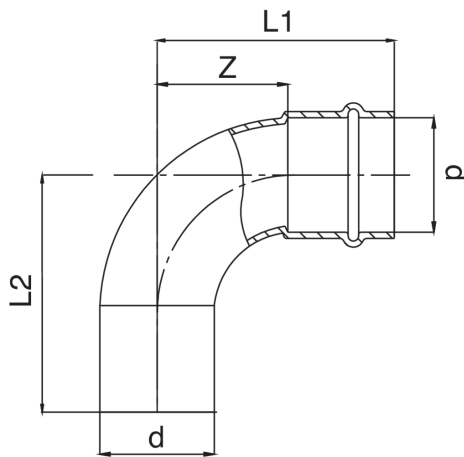

M/F 90° elbow.

## Technical specifications

| D  | BAG | MASTER BOX | CODE            | L1  | L2  | Z  |
|----|-----|------------|-----------------|-----|-----|----|
| 12 | 10  | 200        | ZC0001012012000 | 33  | 34  | 15 |
| 15 | 10  | 200        | ZC0001015015000 | 40  | 42  | 18 |
| 18 | 10  | 150        | ZC0001018018000 | 45  | 47  | 22 |
| 22 | 10  | 80         | ZC0001022022000 | 50  | 52  | 26 |
| 28 | 5   | 40         | ZC0001028028000 | 56  | 61  | 34 |
| 35 | 5   | 30         | ZC0001035035000 | 68  | 70  | 42 |
| 42 | 1   | 10         | ZC0001042042000 | 87  | 88  | 51 |
| 54 | 1   | 7          | ZC0001054054000 | 105 | 107 | 65 |