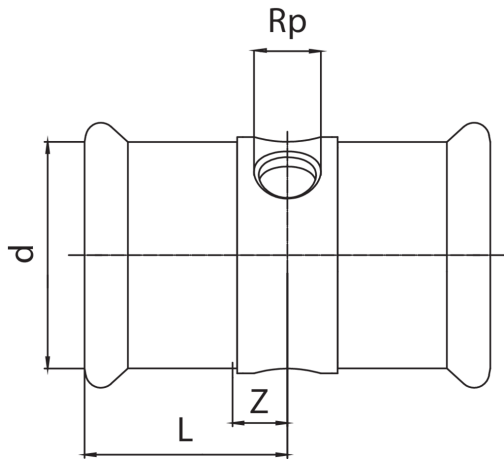

Technical specifications

D X RP	BAG	MASTER BOX	CODE	L	Z
76,1" x 1/2"	1	4	RB8135076A12076	65	14
88,9" x 3/4"	1	1	RB8135089A34089	80	18
108" x 3/4"	1	1	RB8135108A34108	85	18

Applications