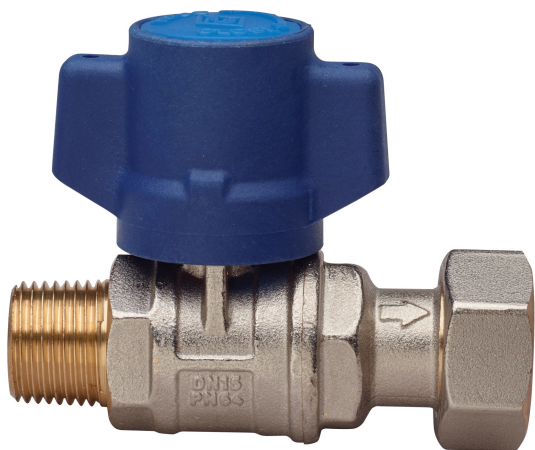

BUBBLE-SFER

2098

Full bore ball valve for water meter entry, Male threaded/nut connection, with anti-tampering T-handle and **stainless steel security nut**, ball with automatic rinsing system.

Technical specifications

ØD X ØD	BOX	MASTER BOX	CODE	ØP	I	ØH	L	H	M	KV	PN	KG
1/2" x 3/4"	10	40	2098260001*	15	15	33	79	55,5	57	16,3	64	0,31
3/4" x 1"	10	20	2098580001*	20	16,3	39	93,5	63	57	29,5	64	0,48

*Version with heptagonal-shaped stainless steel security nut.