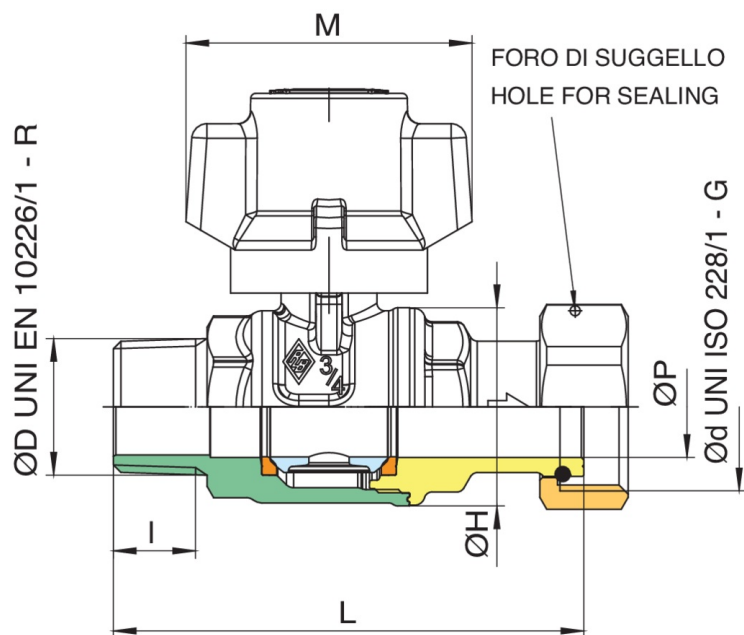

BUBBLE-SFER

2098

Full bore ball valve for water meter entry, Male threaded/nut connection, with anti-tampering T-handle and **stainless steel security nut**, ball with automatic rinsing system.

Technical specifications

ØD X ØD	BOX	MASTER BOX	CODE	ØP	I	ØH	L	H	M	KV	PN	KG
1/2" x 3/4"	10	40	2098260001*	15	15	33	79	55,5	57	16,3	64	0,31
3/4" x 1"	10	20	2098580001*	20	16,3	39	93,5	63	57	29,5	64	0,48

*Version with heptagonal-shaped stainless steel security nut.