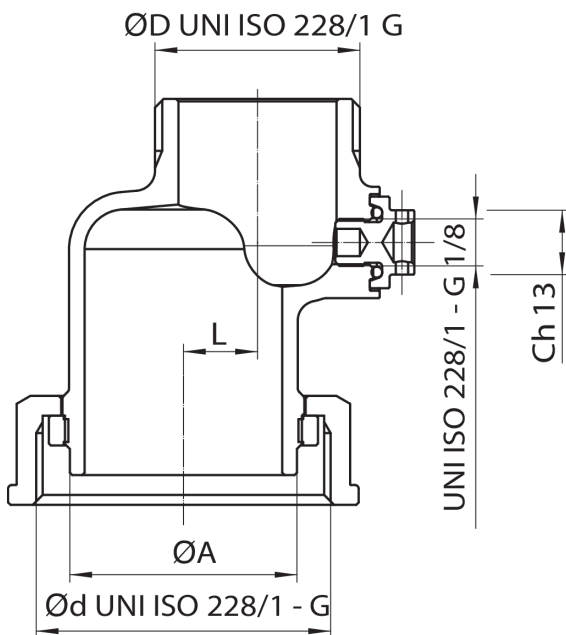

## 9563

Eccentric adapter for gas meter with pressure measurement connection (250-280 mm center distance).

### Technical specifications

ØD X Ød	BOX	MASTER BOX	CODE	ØA	CH	L	I	H	KG
1"1/4 x 2"	6	12	9563630001	46	63	15	10,5	70	0,59
2" x 2"	6	12	9563720001	46	63	15	13	70	0,72