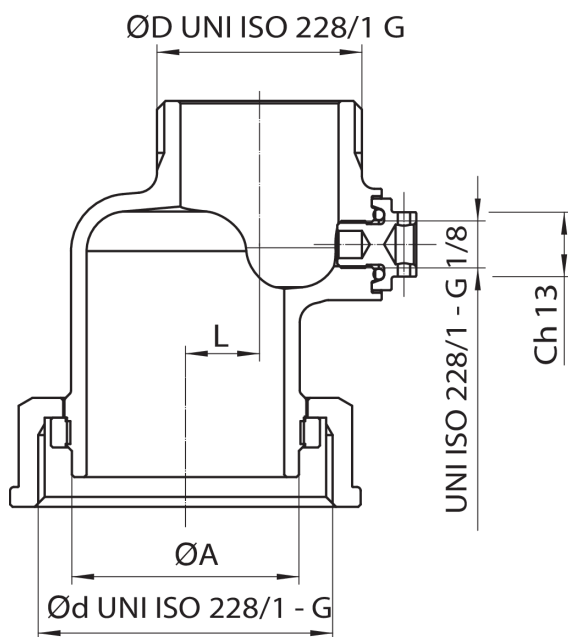

9563

Eccentric adapter for gas meter with pressure measurement connection (250-280 mm center distance).

Technical specifications

ØD X ØD	BOX	MASTER BOX	CODE	ØA	CH	L	I	H	KG
1"1/4 x 2"	6	12	9563630001	46	63	15	10,5	70	0,59
2" x 2"	6	12	9563720001	46	63	15	13	70	0,72