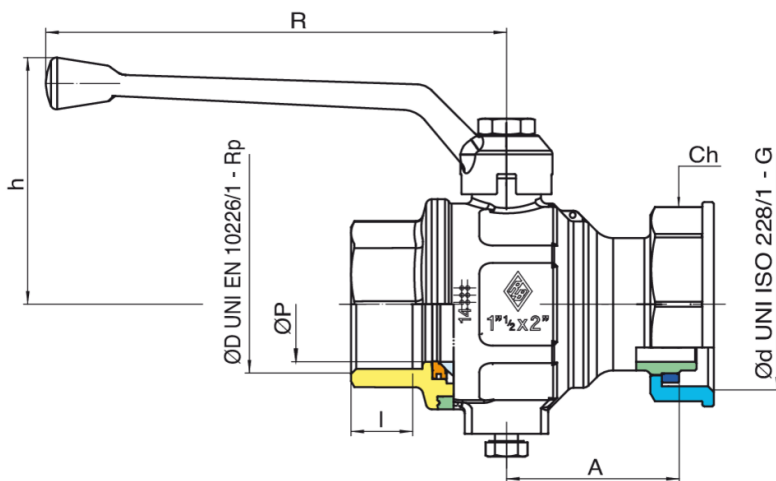

## 946 C

Full bore ball valve for gas meter, with connection for meter bracket. Female inlet with aluminum handle.

### Technical specifications

ØD X ØD	MASTER BOX	CODE	ØP	I	CH	L	H	A	R	MOP	KG
1"1/2 x 2"	5	946C690000	40	21,4	63	114	86	60	160	5	1,40

Temperature range: -20°C +60°C.

---