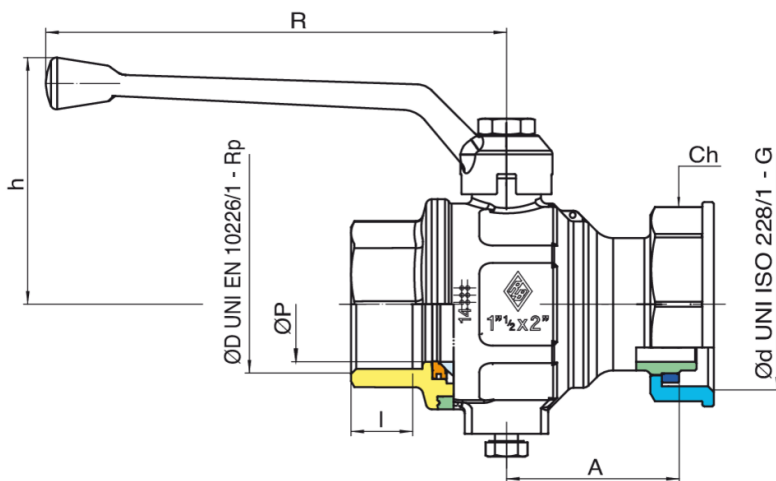

946 C

Full bore ball valve for gas meter, with connection for meter bracket. Female inlet with aluminum handle.

Technical specifications

ØD X ØD	MASTER BOX	CODE	ØP	I	CH	L	H	A	R	MOP	KG
1"1/2 x 2"	5	946C690000	40	21,4	63	114	86	60	160	5	1,40

Temperature range: -20°C +60°C.

Applications

GAS