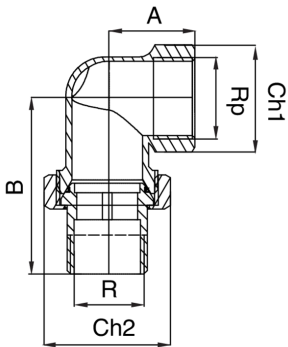

## RB3098

Winkel Verschraubung Axl.

### Technische Spezifikationen

RP/R	BAG	MASTER BOX	CODE	A	B	CH1	CH2
1/4"	10	200	RB3098A14A14000	23	46	21	27
3/8"	10	100	RB3098A38A38000	23	46	21	27
1/2"	10	80	RB3098A12A12000	25	53	26	30
3/4"	10	70	RB3098A34A34000	26	60	31	37
1"	5	30	RB3098B01B01000	33	68	37	46
1 1/4"	1	15	RB3098B14B14000	40	80	48	52
1 1/2"	1	20	RB3098B12B12000	40	93	55	64
2"	1	10	RB3098C02000000	55	105	70	82