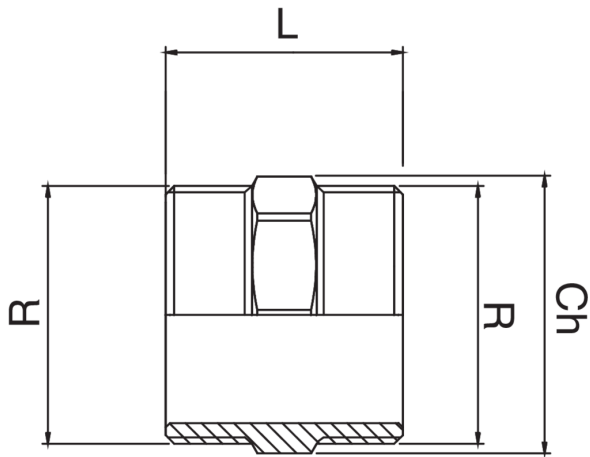

Technische Spezifikationen

R	BAG	MASTER BOX	CODE	CH	L
1/4"	10	250	RB3280A14A14000	17	25
3/8"	10	500	RB3280A38A38000	17	26
1/2"	10	250	RB3280A12A12000	21	30
3/4"	10	100	RB3280A34A34000	27	33
1"	10	100	RB3280B01B01000	34	40
1 1/4"	5	50	RB3280B14B14000	42	45
1 1/2"	5	40	RB3280B12B12000	48	47
2"	5	25	RB3280C02C02000	60	55
2 1/2"	1	8	RB3280C12C12000	90	65
3"	1	15	RB3280D03D03000	95	75

Anwendungen