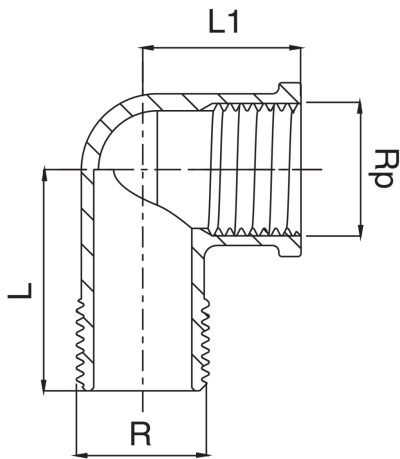

## OT5092

Bogen mit RpxR Gewinde.

### Technische Spezifikationen

RP x R	BAG	MASTER BOX	CODE	L	L1
1/4" x 1/4"	10	200	OT5092A14A14000	28	19
3/8" x 3/8"	10	150	OT5092A38A38000	29	21
1/2" x 1/2"	10	100	OT5092A12A12000	35	25
1/2" x 3/4"	10	200	OT5092A12A34000	37,5	26
3/4" x 3/4"	5	70	OT5092A34A34000	40	27
1" x 1"	5	40	OT5092B01B01000	48	32
1"1/4 x 1"1/4	5	25	OT5092B14B14000	55	40
1"1/2 x 1"1/2	5	15	OT5092B12B12000	60	60
2" x 2"	1	10	OT5092C02C02000	71	71
2"1/2 x 2"1/2	1	4	OT5092C12C12000	82	82
3" x 3"	1	3	OT5092D03D03000	94	94